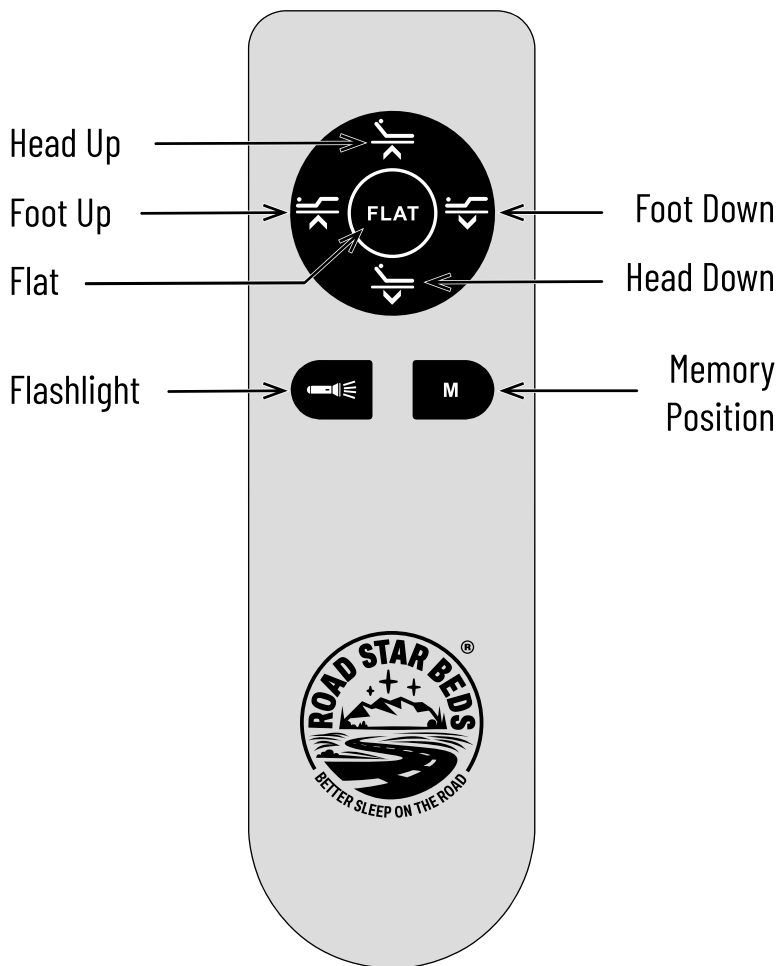

RVB200 REMOTE CONTROL

Quick Start Guide

Warranty Service
888-821-1555

Customer Service
(+1) 314-499-8869

QSG and warranty information are available
at roadstarbeds.com